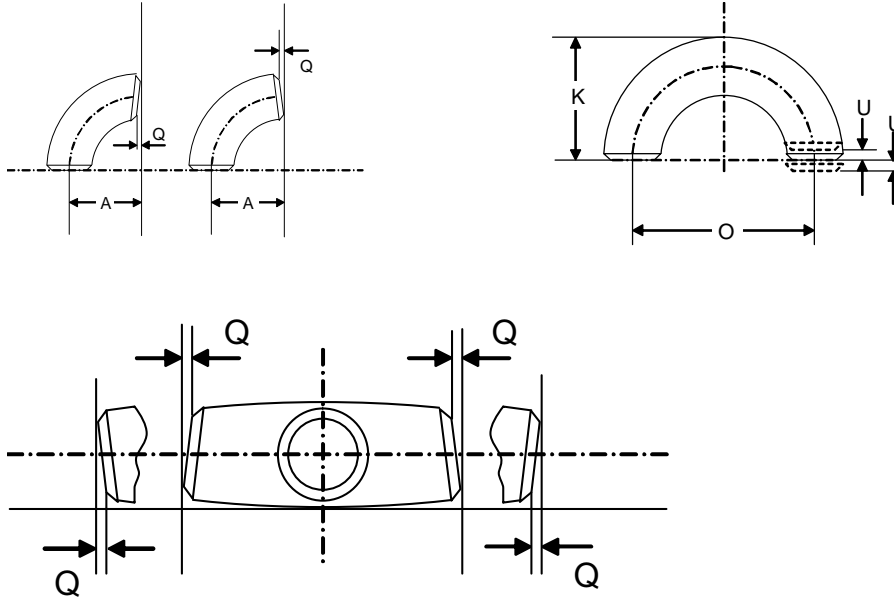

DIMENSIONAL TOLERANCES AS PER ASME/ANSI B16.9

Pipe Size	All Fittings			45D & 90D Elbows, Tee	Reducers & Stub Ends	Caps	180D Return Bends		
	Outside Diameter at Bevel	Inside Diameter at End	Wall Thickness	Center to End	Overall Length	Overall Length	Center to Center Dimension	Back to Face Dimension	Alignment of Ends
inch	mm	mm		mm	mm	mm	mm	mm	mm
1/2-2.1/2	+1.6	±0.8			±2	±2	±3		
3-2.1/2	-0.8	±1.6							
4	±1.6								
5-8	+2.4		Not less than 87.5% of nominal thickness				±6		
	-1.6								
10-18	+4	±3.2							
	-3.2								
20-24	+6.4	-4.8	±4.8						
26-30					±3	±5	±10		
32-48					±5				

Pipe Size	Off Angle	Off Plane
inch	mm	mm
1/2-4	±1	±2
5-8	±2	±4
10-12	±2	±5
14-16	±3	±6
18-24	±4	±10
26-30	±5	±10
32-42	±5	±13
44-48	±5	±19